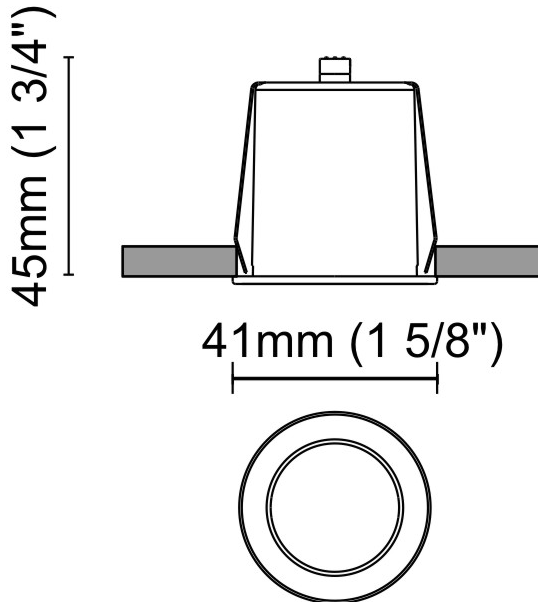

GENERAL

Series: Dixit
 Subseries: Dixit RA4
 Brand: Ivela
 Division: Exterior
 Mounting Type: Recessed
 Mounting Location: Ceiling
 Subcategory: Downlight

PHYSICAL

Shape: Round
 Diameter (mm): 41
 Diameter (in): 1 5/8
 Height (mm): 45
 Height (in): 1 3/4
 Min. Recessing Depth (mm): 55
 Min. Recessing Depth (in): 2 3/16
 Light Distribution: Direct
 Weight (kg): 0.1
 Weight (lbs): 0.22
 Diffuser: Clear polycarbonate
 Fixture Finish: MWH
 Fixture Material: Aluminum Die Cast
 Cut-out Measurements: 36mm / 1 7/16"

36mm (1 7/16")

DIXIT RA4 RECESSED

E5604521

PROJECT	
TYPE	
SPECIFIER	
QUANTITY	
DATE	

PROJECT	_____
TYPE	_____
SPECIFIER	_____
QUANTITY	_____
DATE	_____

DIXIT RA7 RECESSED

E5612021

base number

GENERAL

Series: Dixit
 Subseries: Dixit RA7
 Brand: Ivela
 Division: Exterior
 Mounting Type: Recessed
 Mounting Location: Ceiling
 Subcategory: Downlight

PHYSICAL

Shape: Round
 Diameter (mm): 67
 Diameter (in): 2 5/8
 Height (mm): 23
 Height (in): 7/8
 Min. Recessing Depth (mm): 30
 Min. Recessing Depth (in): 1 3/16
 Light Distribution: Direct
 Weight (kg): 0.1
 Weight (lbs): 0.22
 Diffuser: Opal Polycarbonate
 Fixture Finish: MWH
 Fixture Material: Aluminum Die Cast